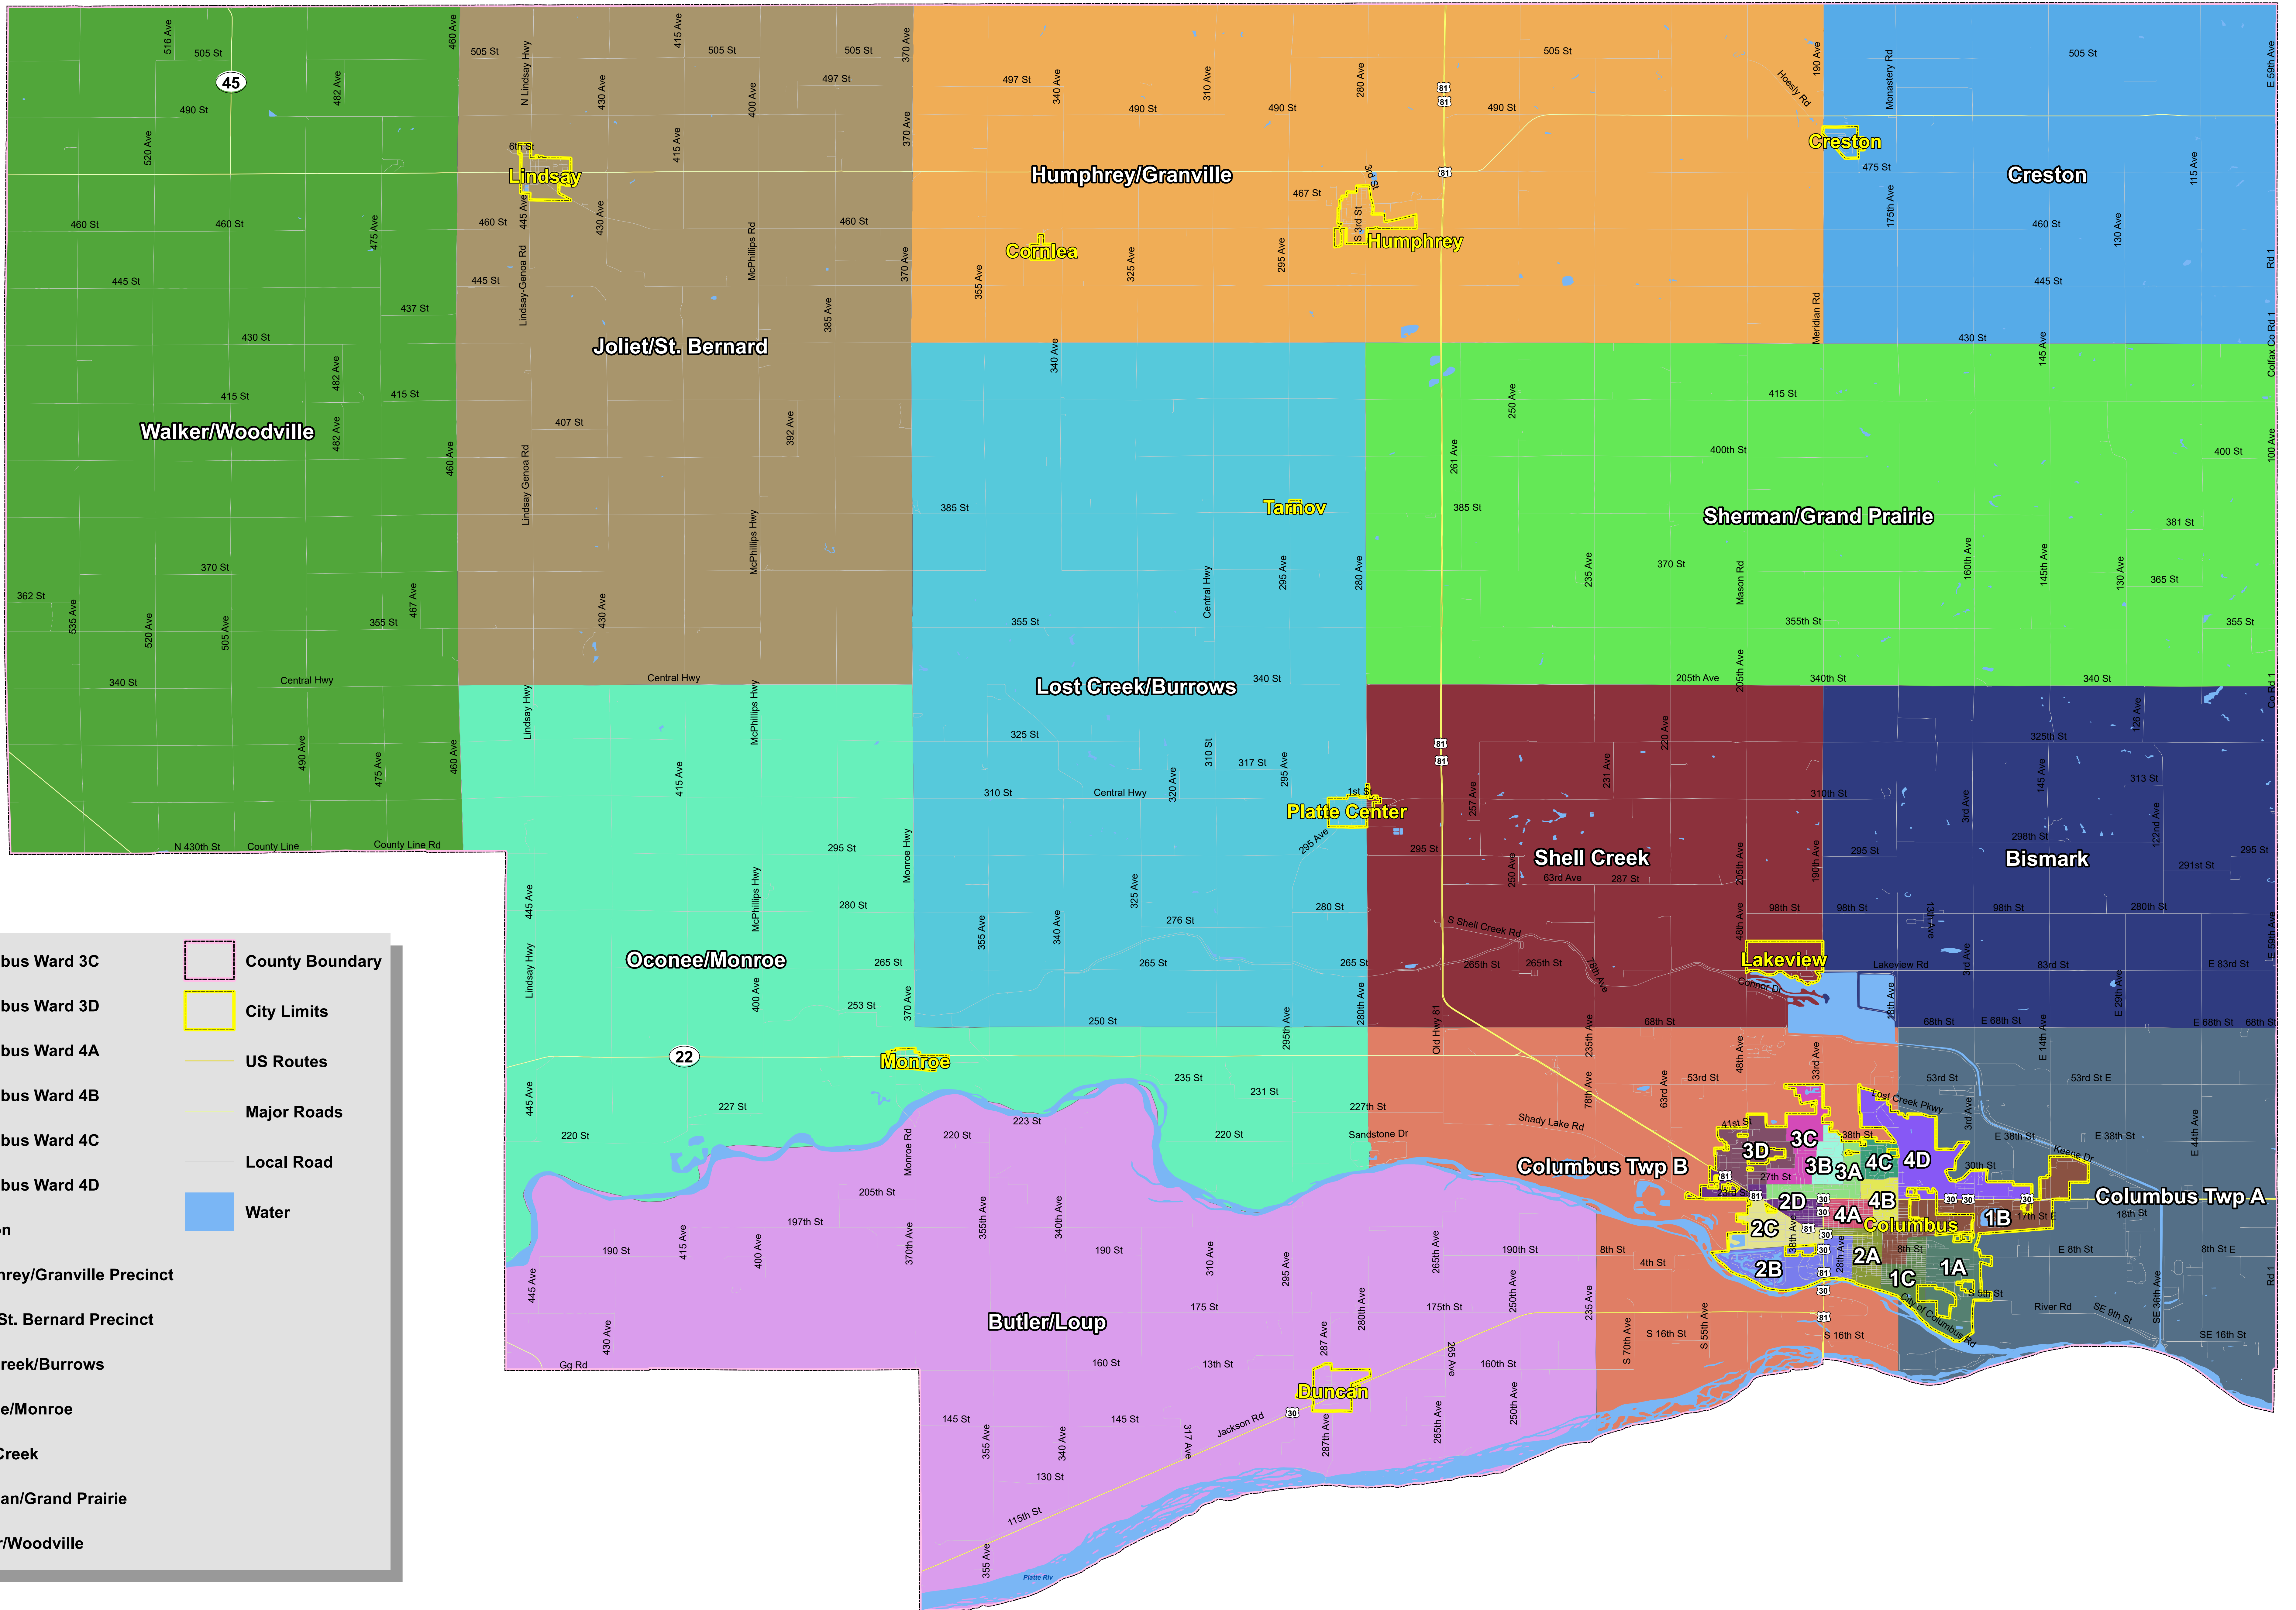

PLATTE COUNTY 2021 VOTING PRECINCTS

Precinct Name	Registered Voters
Bismark	347
Butler/Loup	550
Columbus Twp A	761
Columbus Twp B	1045
1A	1004
1B	1670
1C	783
2A	646
2B	790
2C	786
2D	747
3A	944
3B	961
3C	1049
3D	1197
4A	884
4B	730
4C	896
4D	542
Creston	250
Humphrey/Granville	1023
Lost Creek/Burrows	531
Oconee/Monroe	495
Shell Creek	769
Sherman/Grand Prairie	448
Joliet/St. Bernard	469
Walker/Woodville	260
Total	20,577

Voting Precincts

- Bismark
- Butler/Loup
- Columbus Twp A
- Columbus Twp B
- Columbus Twp B
- Columbus Ward 1A
- Columbus Ward 1B
- Columbus Ward 1C
- Columbus Ward 2A
- Columbus Ward 2B
- Columbus Ward 2C
- Columbus Ward 2D
- Columbus Ward 3A
- Columbus Ward 3B
- Columbus Ward 3C
- Columbus Ward 3D
- Columbus Ward 4A
- Columbus Ward 4B
- Columbus Ward 4C
- Columbus Ward 4D
- Creston
- Humphrey/Granville Precinct
- Joliet/St. Bernard Precinct
- Lost Creek/Burrows
- Oconee/Monroe
- Shell Creek
- Sherman/Grand Prairie
- Walker/Woodville

- County Boundary
- City Limits
- US Routes
- Major Roads
- Local Road
- Water